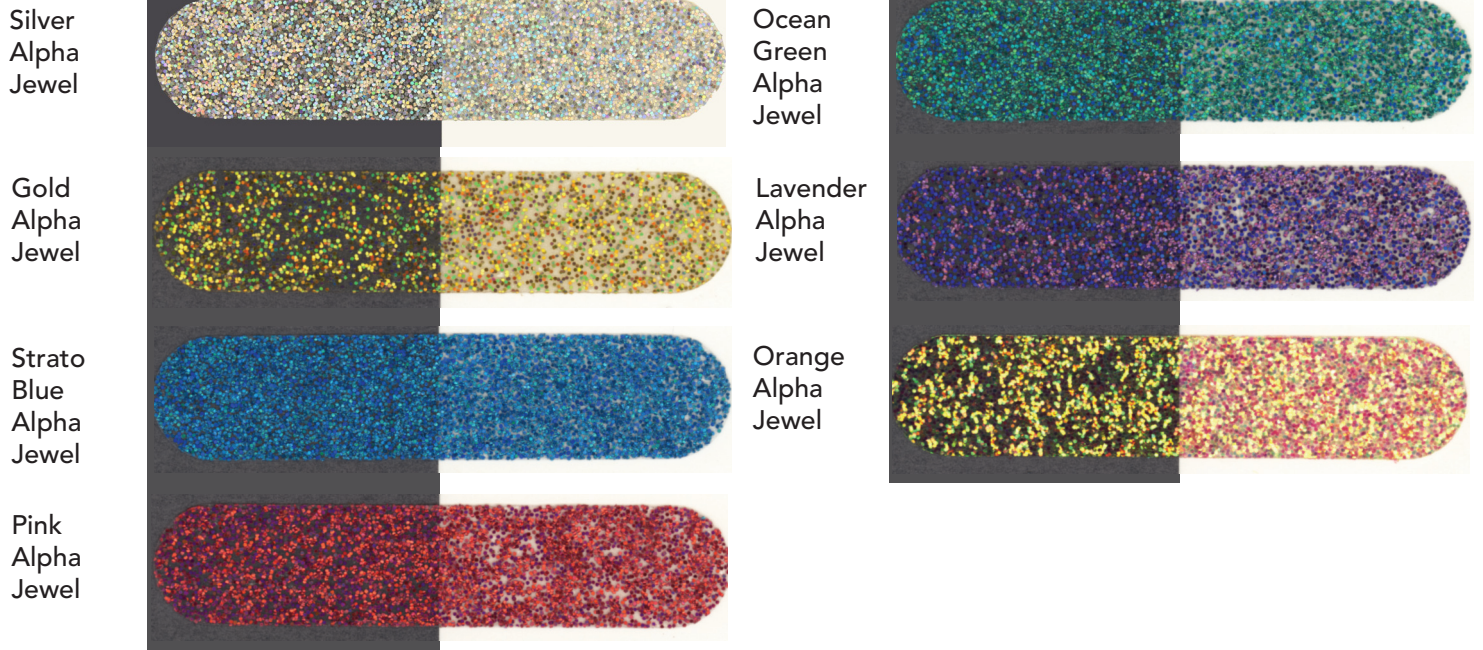

ronaldbritton

ALPHA JEWELS

Colours shown in .015" Hex. Other partical sizes available. Please refer to size chart.